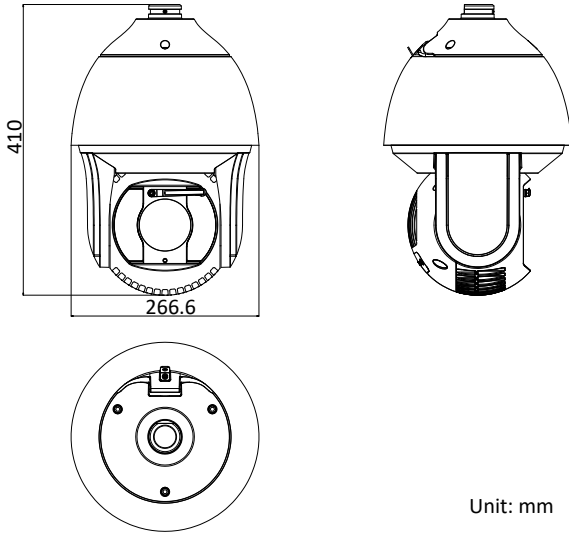

Order Model

DS-2DF8225IX-AEL, without wiper, 24 VAC & Hi-PoE

DS-2DF8225IX-AELW, with wiper, 24 VAC & Hi-PoE

Dimensions

Unit: mm